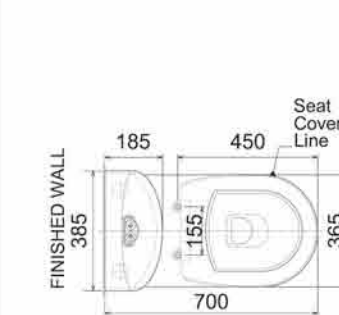

LEO suites

Claytan®

WC 4511 / LC 3011D

Available Colours ■■

6/3 Litres, 4.5/3 Litres Press Button
 BO / S Trap rough-in : 260mm
 HO / P Trap height : 190mm
 Soft-close seat and cover is also available

PLAN / TOP ELEVATION

SIDE ELEVATION

FRONT ELEVATION

Bidet BD 5111

Available Colours ■■

L 600 x W 380

PLAN / TOP ELEVATION

SIDE ELEVATION

FRONT ELEVATION

WB 1001/BP 1711

Available Colours ■■

Basin with Pedestal
 Also available with Semi Pedestal
 SR 1711

PLAN / TOP ELEVATION

SIDE ELEVATION

FRONT ELEVATION

Basin with Pedestal
 L 485 x W 590 x H 830
 Also available with Semi Pedestal SR 1711