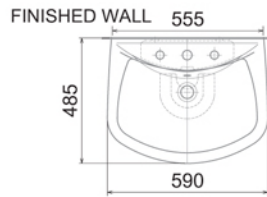

SIDE ELEVATION

FRONT ELEVATION

Bidet BD 5111

Available Colours ■■

L 600 x W 380

PLAN / TOP ELEVATION

SIDE ELEVATION

FRONT ELEVATION

WB 1001/BP 1711

Available Colours ■■

Basin with Pedestal
 Also available with Semi Pedestal
 SR 1711

PLAN / TOP ELEVATION

SIDE ELEVATION

FRONT ELEVATION

Basin with Pedestal
 L 485 x W 590 x H 830
 Also available with Semi Pedestal SR 1711