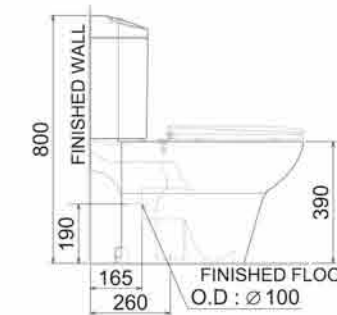

LEO suites

Claytan®

WC 4511 / LC 3011D

Available Colours ■■

6/3 Litres, 4.5/3 Litres Press Button
 BO / S Trap rough-in : 260mm
 HO / P Trap height : 190mm
 Soft-close seat and cover is also available

PLAN / TOP ELEVATION

SIDE ELEVATION

FRONT ELEVATION

Bidet BD 5111

Available Colours ■■

L 600 x W 380

PLAN / TOP ELEVATION

SIDE ELEVATION

FRONT ELEVATION

WB 1001/BP 1711

Available Colours ■■

Basin with Pedestal
 Also available with Semi Pedestal
 SR 1711

PLAN / TOP ELEVATION

SIDE ELEVATION

FRONT ELEVATION

Basin with Pedestal
 L 485 x W 590 x H 830
 Also available with Semi Pedestal SR 1711