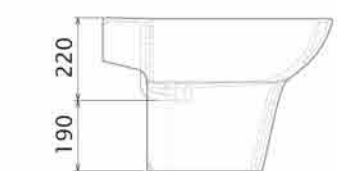

LEO suites

Claytan®

WC 4511 / LC 3011D

Available Colours ■■

6/3 Litres, 4.5/3 Litres Press Button
 BO / S Trap rough-in : 260mm
 HO / P Trap height : 190mm
 Soft-close seat and cover is also available

PLAN / TOP ELEVATION

SIDE ELEVATION

FRONT ELEVATION

Bidet BD 5111

Available Colours ■■

L 600 x W 380

PLAN / TOP ELEVATION

SIDE ELEVATION

FRONT ELEVATION

WB 1001/BP 1711

Available Colours ■■

Basin with Pedestal
 Also available with Semi Pedestal
 SR 1711

PLAN / TOP ELEVATION

SIDE ELEVATION

FRONT ELEVATION

Basin with Pedestal
 L 485 x W 590 x H 830
 Also available with Semi Pedestal SR 1711