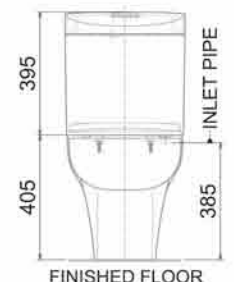

LEO suites

Claytan®

WC 4511 / LC 3011D

Available Colours ■■

6/3 Litres, 4.5/3 Litres Press Button
 BO / S Trap rough-in : 260mm
 HO / P Trap height : 190mm
 Soft-close seat and cover is also available

PLAN / TOP ELEVATION

SIDE ELEVATION

FRONT ELEVATION

Bidet BD 5111

Available Colours ■■

L 600 x W 380

PLAN / TOP ELEVATION

SIDE ELEVATION

FRONT ELEVATION

WB 1001/BP 1711

Available Colours ■■

Basin with Pedestal
 Also available with Semi Pedestal
 SR 1711

PLAN / TOP ELEVATION

SIDE ELEVATION

FRONT ELEVATION

Basin with Pedestal
 L 485 x W 590 x H 830
 Also available with Semi Pedestal SR 1711