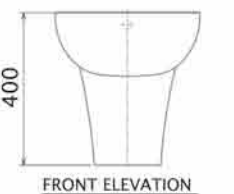

LEO suites

Claytan®

WC 4511 / LC 3011D

Available Colours ■■

6/3 Litres, 4.5/3 Litres Press Button
 BO / S Trap rough-in : 260mm
 HO / P Trap height : 190mm
 Soft-close seat and cover is also available

PLAN / TOP ELEVATION

SIDE ELEVATION

FRONT ELEVATION

Bidet BD 5111

Available Colours ■■

L 600 x W 380

PLAN / TOP ELEVATION

SIDE ELEVATION

FRONT ELEVATION

WB 1001/BP 1711

Available Colours ■■

Basin with Pedestal
 Also available with Semi Pedestal
 SR 1711

PLAN / TOP ELEVATION

SIDE ELEVATION

FRONT ELEVATION

Basin with Pedestal
 L 485 x W 590 x H 830
 Also available with Semi Pedestal SR 1711