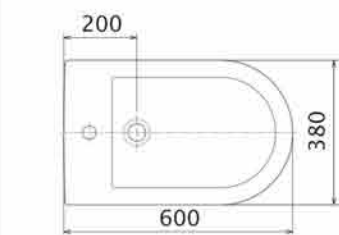

LEO suites

Claytan®

WC 4511 / LC 3011D

Available Colours ■■

6/3 Litres, 4.5/3 Litres Press Button
 BO / S Trap rough-in : 260mm
 HO / P Trap height : 190mm
 Soft-close seat and cover is also available

PLAN / TOP ELEVATION

SIDE ELEVATION

FRONT ELEVATION

Bidet BD 5111

Available Colours ■■

L 600 x W 380

PLAN / TOP ELEVATION

SIDE ELEVATION

FRONT ELEVATION

WB 1001/BP 1711

Available Colours ■■

Basin with Pedestal
 Also available with Semi Pedestal
 SR 1711

PLAN / TOP ELEVATION

SIDE ELEVATION

FRONT ELEVATION

Basin with Pedestal
 L 485 x W 590 x H 830
 Also available with Semi Pedestal SR 1711