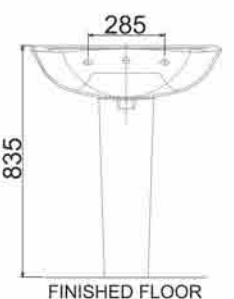

LEO suites

Claytan®

WC 4511 / LC 3011D

Available Colours ■■

6/3 Litres, 4.5/3 Litres Press Button
 BO / S Trap rough-in : 260mm
 HO / P Trap height : 190mm
 Soft-close seat and cover is also available

PLAN / TOP ELEVATION

SIDE ELEVATION

FRONT ELEVATION

Bidet BD 5111

Available Colours ■■

L 600 x W 380

PLAN / TOP ELEVATION

SIDE ELEVATION

FRONT ELEVATION

WB 1001/BP 1711

Available Colours ■■

Basin with Pedestal
 Also available with Semi Pedestal
 SR 1711

PLAN / TOP ELEVATION

SIDE ELEVATION

FRONT ELEVATION

Basin with Pedestal
 L 485 x W 590 x H 830
 Also available with Semi Pedestal SR 1711