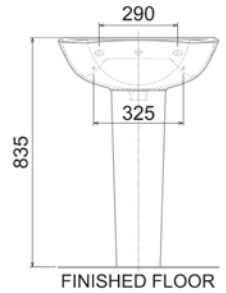

FRONT ELEVATION