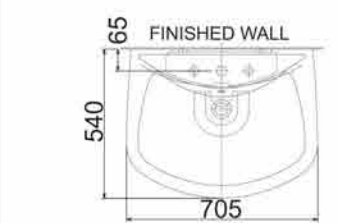

LEO suites

Claytan®

WC 4511 / LC 3011D

Available Colours ■■

6/3 Litres, 4.5/3 Litres Press Button
 BO / S Trap rough-in : 260mm
 HO / P Trap height : 190mm
 Soft-close seat and cover is also available

PLAN / TOP ELEVATION

SIDE ELEVATION

FRONT ELEVATION

Bidet BD 5111

Available Colours ■■

L 600 x W 380

PLAN / TOP ELEVATION

SIDE ELEVATION

FRONT ELEVATION

WB 1001/BP 1711

Available Colours ■■

Basin with Pedestal
 Also available with Semi Pedestal
 SR 1711

PLAN / TOP ELEVATION

SIDE ELEVATION

FRONT ELEVATION

Basin with Pedestal
 L 485 x W 590 x H 830
 Also available with Semi Pedestal SR 1711