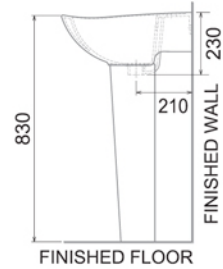

LEO suites

Claytan®

WC 4511 / LC 3011D

Available Colours ■■

6/3 Litres, 4.5/3 Litres Press Button
 BO / S Trap rough-in : 260mm
 HO / P Trap height : 190mm
 Soft-close seat and cover is also available

PLAN / TOP ELEVATION

SIDE ELEVATION

FRONT ELEVATION

Bidet BD 5111

Available Colours ■■

L 600 x W 380

PLAN / TOP ELEVATION

SIDE ELEVATION

FRONT ELEVATION

WB 1001/BP 1711

Available Colours ■■

Basin with Pedestal
 Also available with Semi Pedestal
 SR 1711

PLAN / TOP ELEVATION

SIDE ELEVATION

FRONT ELEVATION

Basin with Pedestal
 L 485 x W 590 x H 830
 Also available with Semi Pedestal SR 1711

PLAN / TOP ELEVATION

SIDE ELEVATION

FRONT ELEVATION

www.claytanguroup.com

proudly 100% malaysian made

Claytan®
a subsidiary of **Clayton**

Clay Industries Sdn Bhd (6130-WJ)
57th Miles Jalan Johor, 86100 Ayer Hitam, Kluang, Johor, Malaysia
Tel: (6) 07-758 1201 / 1202 Fax: (6) 07-758 1175 / 1825
Email: info@claytanguroup.com